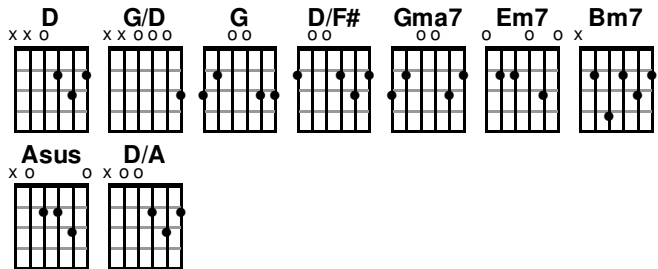

Build My Life

www.praisecharts.com/37195
Passion/Brett Younker

Key: D · Tempo: 70 · Time: 4/4
Page 2 of 3

Chorus 2

Gma7 **Em7**
Holy, there is no one like You

D/A
There is none be - side You

Bm7
Open up my eyes in wonder

Gma7
Show me who You are

Em7
And fill me with Your heart

D **Bm7**
And lead me in Your love to those around me

Chorus 3

Gma7 **Em7**
Holy, there is no one like You

D/A
There is none be - side You

Bm7
Open up my eyes in wonder

Gma7
Show me who You are

Em7
And fill me with Your heart

D/A **Bm7**
And lead me in Your love to those around me

Bridge

Gma7 **Asus** **Bm7**
I will build my life upon Your love

D/F#
It is a firm foundation

Gma7 **Asus** **Bm7**
I will put my trust in You a - lone

D/F#
And I will not be shaken

End

G

© 2017 Said And Done Music, sixsteps Music, Thankyou Music, worshiptogether.com songs, Karl Martin Publishing Designee (Admin. by Capitol CMG Publishing), Kaple Music, Bethel Music Publishing (Admin Bethel Music) Arkyard Music Services. CCLI Song No. 7070345. This chart is the property of PraiseCharts. Unauthorized distribution is prohibited. Words and music by Brett Younker/Karl Martin/Kirby Kaple/Matt Redman.